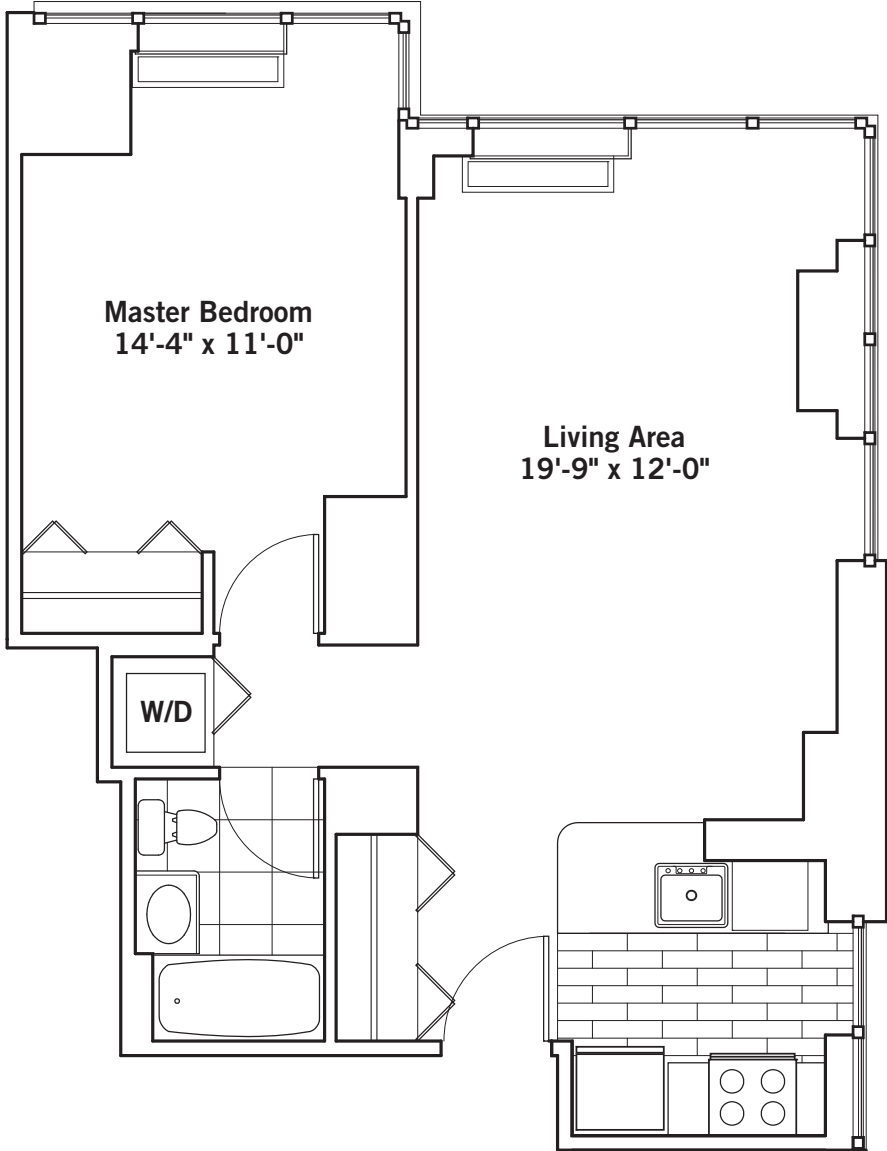

# Residence C

FLOORS 30-45, 47  
1 BEDROOM  
1 BATH

Open, windowed kitchen with breakfast bar  
Master bedroom with corner floor-to-ceiling glass  
Corner living area with floor-to-ceiling glass  
Washer and dryer

Residence C FLOORS 30-45, 47 1 BEDROOM, 1 BATH